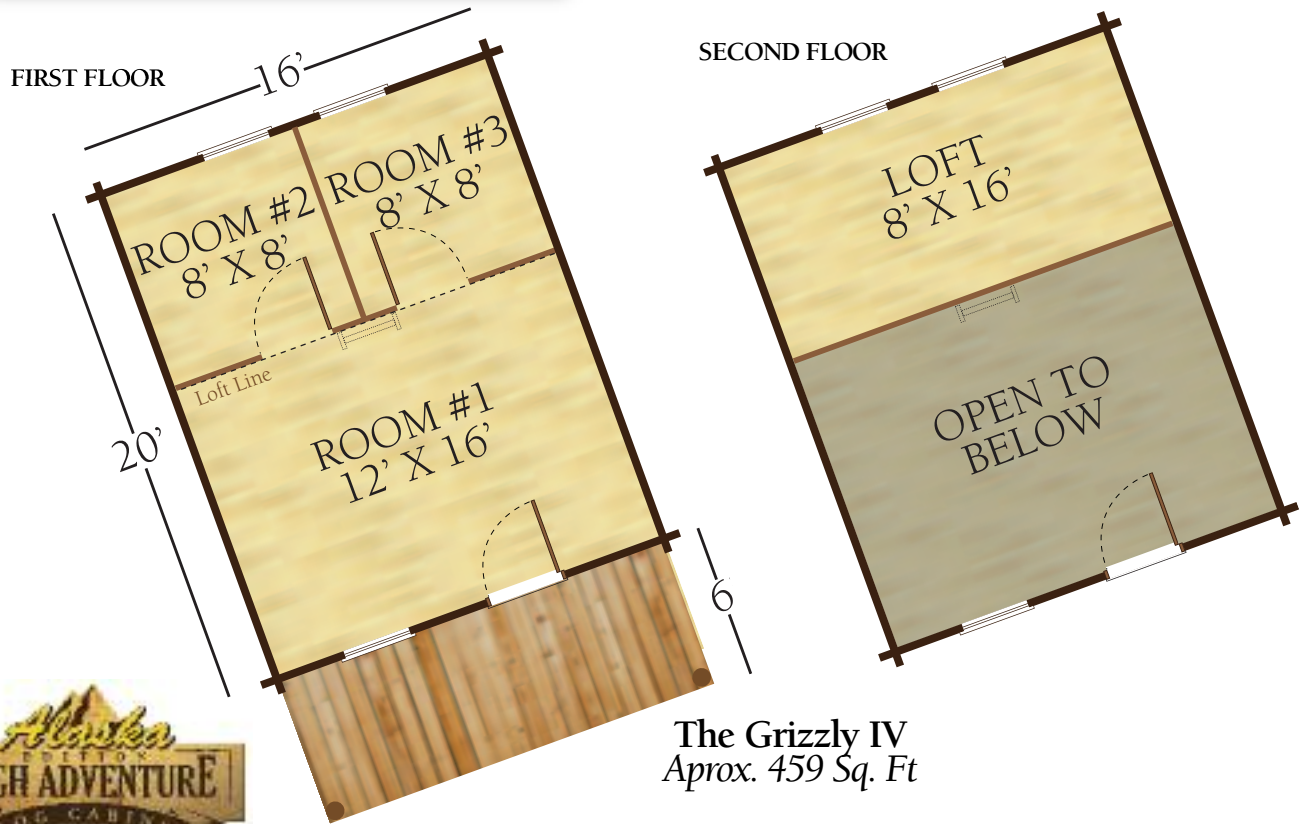

The Grizzly IV

Artist Rendering Actual Plans May Vary

The Grizzly IV
Approx. 459 Sq. Ft

©2009 LCH-0263

Call Toll Free 1.800.562.2246 usa

Or visit our website at www.logcabinhomes.com